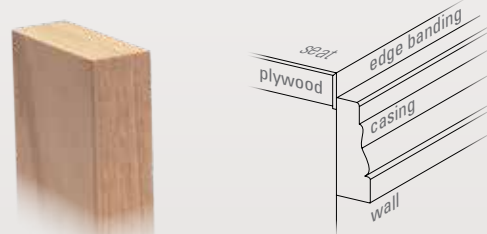

5 Lite Bow with Hip Roof

3 Lite Bay with Concave Copper Roof

Roof Options

Prefabricated roof system is custom built for your home. Installation time is greatly reduced.

HIP STYLE ROOF

Add metal roof or shingles to match your home's existing roof.

CONCAVE METAL ROOF

This elegant architectural detail is stunning in copper.

PAINTED ALUMINUM ROOF

Hip or Concave, 26 color choices Ask for a Una-Clad™ color selector.

COPPER ROOF

Incralac finish maintains the polished, shiny surface.

CASING & EDGE BANDING

3 1/2", 2 1/4" or 6" casing - Oak or Maple Veneered edge banding added to edge of plywood reduces installation time of casing.

INTERNAL PVC PANNING SYSTEM

Vacuum Formed PVC Panning Profiles, Left & Right styles Profiles include a variety of Extension Legs creating an Interior Gutter System.