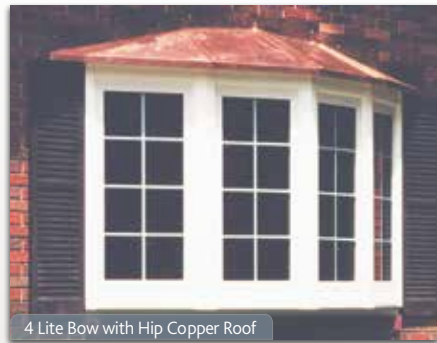

4 Lite Bow with Hip Copper Roof