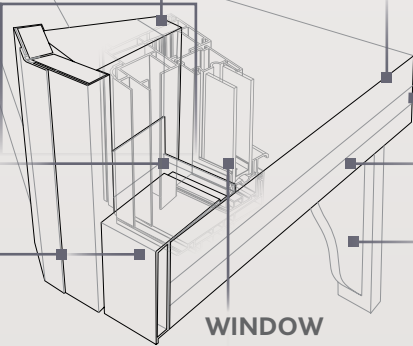

BAYS feature a center picture window flanked by casement or double hung windows. Two of these operable windows can replace the picture window.

Windows in a BOW are all the same size. Picture windows in this system are flanked by two operable windows.

PANNING SYSTEM

prevents water from infiltrating seat components.

INSULATED SUPER SEAT*

Maximum thermal efficiency
DOW® 1" R-9 high density foam 3/4" exterior grade plywood

CLAD EXTERIOR

is maintenance free.
White or tan vinyl or color coordinated aluminum

KNEE BRACE*

color coordinated vinyl and aluminum cladding
6"- 24" projections, leg -18 1/2"
Available in standard or deluxe style

WINDOW

Standard hanging cable system anchors window system to home. Each cable has a 600 lb. working load limit. Window pitch is precisely adjusted.