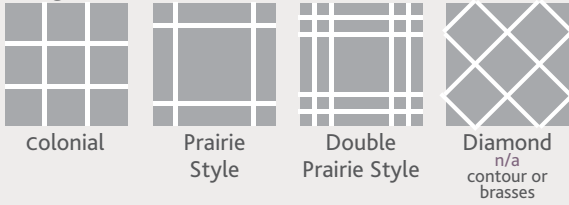

Decorative Glass*

Designs

Colonial

Prairie Style

Double Prairie Style

Stain